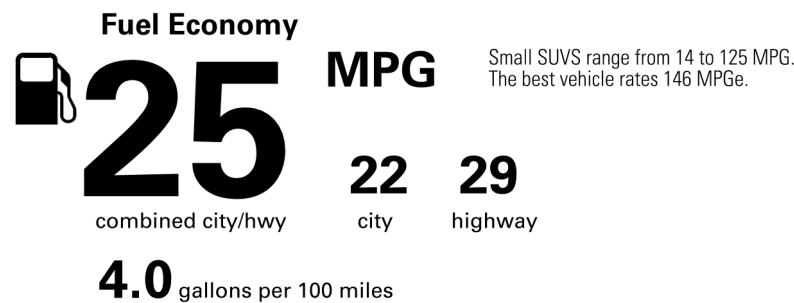

Not Original - Copy

Created on 2026-03-12 14:22:44 (UTC)

EPA DOT Fuel Economy and Environment

Gasoline Vehicle

You spend \$4,000 more in fuel costs over 5 years compared to the average new vehicle.

Annual fuel cost \$2,500